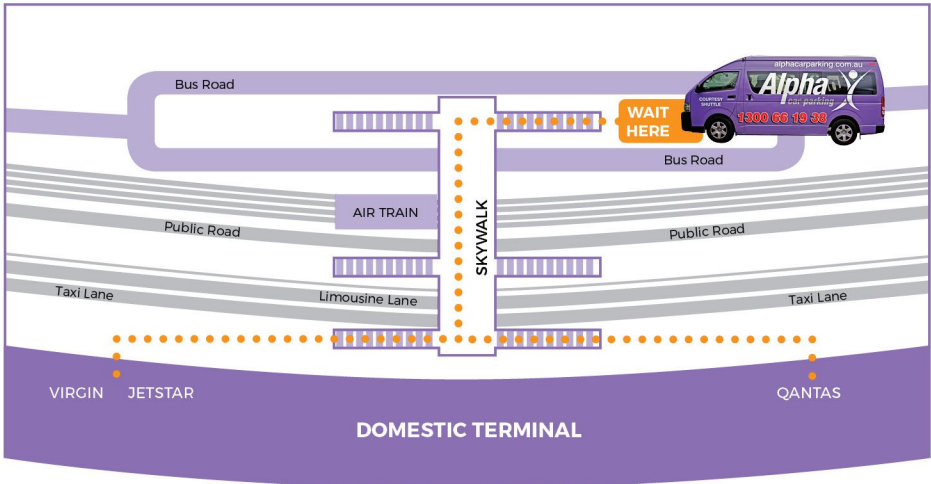

BRISBANE DOMESTIC AIRPORT ARRIVALS

ONLY AFTER you have collected your luggage, please call the branch on **3868 2600**. Exit the terminal and make your way to the Skywalk. Cross the Skywalk, keep to the right and take the last travelator, lift or stairs to the ground level bus zone. Wait for the purple Alpha Shuttle to collect you.

Delay's may occur during peak times

BRISBANE INTERNATIONAL AIRPORT ARRIVALS

Once you have cleared customs, call the branch on **3868 2600**. Turn left into the arrivals hall, look for the Coach Departure sign and exit the terminal. Proceed down the ramp and follow the sign to zone 3. Wait for the purple Alpha Shuttle to collect you.